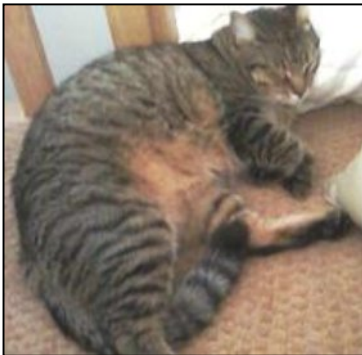

MAKE A LOST FLYER NOW, BEFORE YOU NEED IT!

LOST!    HELP ME GET HOME!    LOST!

Name: Willow / 'Little Miss Mapleton'  
Breed: American shorthair  
Sex: Female  
Born: 2011  
Weight: 17 pounds  
Height: 12 inches (at shoulder)  
Colors: Stripes (brown, gray) & white  
Eyes: Green / yellow  
Distinguishing Marks: All black paw pads