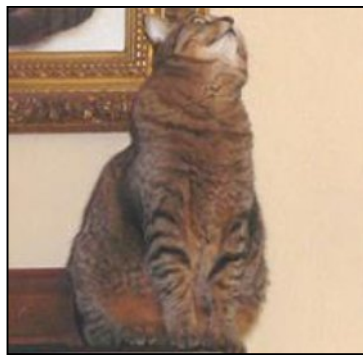

MAKE A LOST FLYER NOW, BEFORE YOU NEED IT!

LOST!    HELP ME GET HOME!    LOST!

Name: Willow / 'Little Miss Mapleton'  
Breed: American shorthair  
Sex: Female  
Born: 2011  
Weight: 17 pounds  
Height: 12 inches (at shoulder)  
Colors: Stripes (brown, gray) & white  
Eyes: Green / yellow  
Distinguishing Marks: All black paw pads